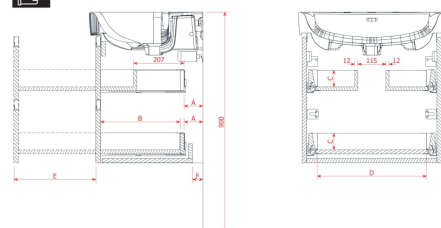

#### DIMENSIONS

Length	1170 mm
Width	445 mm
Height	515 mm

Doors and drawers combination : 2 drawers

Furniture configuration : Drawers

Installation type : Wall-hung

Leg material/finish : Chrome

Leg maximum height (mm) : 283

Material : MDF

Net weight (kg) : 36.5

Organiser boxes : 1

## TECHNICAL DRAWINGS

### LAUFEN

JUNA for PRO S-X

	"A" in mm	"B" in mm	"C" in mm	"D" in mm	"E" in mm	"F" in mm
4.1147.2	77	246	68	395	236	50
4.1148.2	77	246	68	446	236	50
4.1146.2	82	326	68	395	316	55
4.1149.2	82	326	68	446	316	55
4.1150.2	82	326	68	495	316	55
4.1151.2	82	326	68	543	316	55
4.1152.2	82	326	68	695	316	55
4.1153.2	82	326	68	895	316	55
4.1154.2	82	326	68	1.042	316	55
4.1154.4	82	326	68	460	316	55
4.1155.4	82	326	68	511	316	55