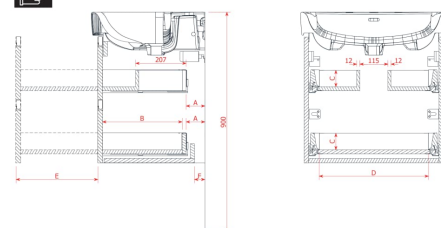

### DIMENSIONS

Length	1170 mm
Width	445 mm
Height	515 mm

Doors and drawers combination : 4 drawers

Furniture configuration : Drawers

Installation type : Wall-hung

Leg material/finish : Chrome

Leg maximum height (mm) : 283

Material : MDF

Net weight (kg) : 44

Organiser boxes : 2

## TECHNICAL DRAWINGS

### LAUFEN

JUNA for PRO S-X

	"A" in mm	"B" in mm	"C" in mm	"D" in mm	"E" in mm	"F" in mm
4.1147.2	77	246	68	395	236	50
4.1148.2	77	246	68	446	236	50
4.1146.2	82	326	68	395	316	55
4.1149.2	82	326	68	446	316	55
4.1150.2	82	326	68	495	316	55
4.1151.2	82	326	68	543	316	55
4.1152.2	82	326	68	695	316	55
4.1153.2	82	326	68	895	316	55
4.1154.2	82	326	68	1,042	316	55
4.1154.4	82	326	68	460	316	55
4.1155.4	82	326	68	511	316	55