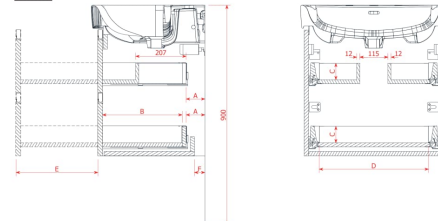

JUNA

Vanity unit, 4 drawers, matches washbasin PRO S H814968

DIMENSIONS

Length	1270 mm
Width	445 mm
Height	515 mm

COLOURS AND FINISHES

	260 White Matt
---	----------------

Adjustable legs

Basin position : Left, Right

Leg material/finish : Chrome

Leg maximum height (mm) : 283

Material : MDF

Net weight (kg) : 46

Organiser boxes : 2

TECHNICAL DRAWINGS

LAUFEN

JUNA for PRO S-X

	"A" in mm	"B" in mm	"C" in mm	"D" in mm	"E" in mm	"F" in mm
4.1147.2	77	246	68	395	236	50
4.1148.2	77	246	68	446	236	50
4.1146.2	82	326	68	395	316	55
4.1149.2	82	326	68	446	316	55
4.1150.2	82	326	68	495	316	55
4.1151.2	82	326	68	543	316	55
4.1152.2	82	326	68	695	316	55
4.1153.2	82	326	68	895	316	55
4.1154.2	82	326	68	1.042	316	55
4.1154.4	82	326	68	460	316	55
4.1155.4	82	326	68	511	316	55