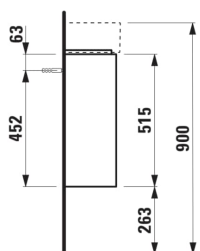

BASE 2.0

Vanity unit 340, 1 door, hinge right, for washbasin VAL H815280

DIMENSIONS

Length	315 mm
Width	205 mm
Height	515 mm

COLOURS AND FINISHES

	260 White Matt
---	----------------

Basin position : Central

Commodity Code/Import Code Number for Foreign Trad : 94036090

Doors and drawers combination : 1 drawer

Furniture configuration : Doors

Installation type : Wall-hung

Net weight (kg) : 7

TECHNICAL DRAWINGS

INCLUDES

Combipack 340: VAL
washbasin H815280
white, 1 tap hole right +
JUNA vanity unit H411562,
1 door, hinge right

H863280...1061