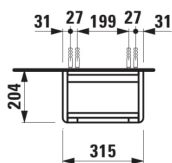

BASE 2.0

Vanity unit 340, 1 door, hinge right, for washbasin VAL H815280

DIMENSIONS

Length	315 mm
Width	205 mm
Height	515 mm

COLOURS AND FINISHES

	260 White Matt
---	----------------

Basin position : Central

Commodity Code/Import Code Number for Foreign Trad : 94036090

Doors and drawers combination : 1 drawer

Furniture configuration : Doors

Installation type : Wall-hung

Net weight (kg) : 7

TECHNICAL DRAWINGS

INCLUDES