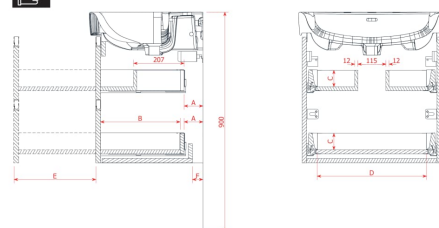

#### DIMENSIONS

Length	420 mm
Width	400 mm
Height	515 mm

Doors and drawers combination : 2 drawers

Furniture configuration : Drawers

Installation type : Wall-hung

Leg material/finish : Chrome

Leg maximum height (mm) : 263

Material : MDF

Net weight (kg) : 18

Organiser boxes : 1

## TECHNICAL DRAWINGS

### LAUFEN

JUNA for PRO S-X

	"A" in mm	"B" in mm	"C" in mm	"D" in mm	"E" in mm	"F" in mm
4.1147.2	77	246	68	395	236	50
4.1148.2	77	246	68	446	236	50
4.1146.2	82	326	68	395	316	55
4.1149.2	82	326	68	446	316	55
4.1150.2	82	326	68	495	316	55
4.1151.2	82	326	68	543	316	55
4.1152.2	82	326	68	695	316	55
4.1153.2	82	326	68	895	316	55
4.1154.2	82	326	68	1.042	316	55
4.1154.4	82	326	68	460	316	55
4.1155.4	82	326	68	511	316	55