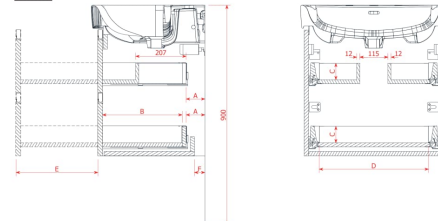

#### DIMENSIONS

Length	520 mm
Width	400 mm
Height	515 mm

Doors and drawers combination : 2 drawers

Furniture configuration : Drawers

Installation type : Wall-hung

Leg material/finish : Chrome

Leg maximum height (mm) : 263

Material : MDF

Net weight (kg) : 20.4

Organiser boxes : 1

## TECHNICAL DRAWINGS

### LAUFEN

JUNA for PRO S-X

	"A" in mm	"B" in mm	"C" in mm	"D" in mm	"E" in mm	"F" in mm
4.1147.2	77	246	68	395	236	50
4.1148.2	77	246	68	446	236	50
4.1146.2	82	326	68	395	316	55
4.1149.2	82	326	68	446	316	55
4.1150.2	82	326	68	495	316	55
4.1151.2	82	326	68	543	316	55
4.1152.2	82	326	68	695	316	55
4.1153.2	82	326	68	895	316	55
4.1154.2	82	326	68	1.042	316	55
4.1154.4	82	326	68	460	316	55
4.1155.4	82	326	68	511	316	55