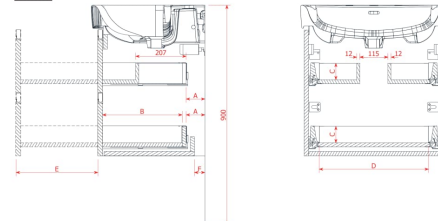

JUNA

Vanity unit, 2 drawers, matches washbasin VAL H810283

DIMENSIONS

Length	570 mm
Width	400 mm
Height	515 mm

COLOURS AND FINISHES

	260 White Matt
---	----------------

Adjustable legs

Basin position : Central

Leg material/finish : Chrome

Leg maximum height (mm) : 263

Material : MDF

Net weight (kg) : 21.7

Organiser boxes : 1

TECHNICAL DRAWINGS

LAUFEN

JUNA for PRO S-X

	"A" in mm	"B" in mm	"C" in mm	"D" in mm	"E" in mm	"F" in mm
4.1147.2	77	246	68	395	236	50
4.1148.2	77	246	68	446	236	50
4.1146.2	82	326	68	395	316	55
4.1149.2	82	326	68	446	316	55
4.1150.2	82	326	68	495	316	55
4.1151.2	82	326	68	543	316	55
4.1152.2	82	326	68	695	316	55
4.1153.2	82	326	68	895	316	55
4.1154.2	82	326	68	1.042	316	55
4.1154.4	82	326	68	460	316	55
4.1155.4	82	326	68	511	316	55