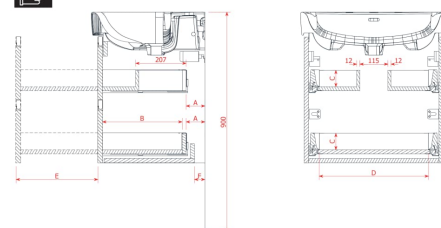

#### DIMENSIONS

Length	570 mm
Width	295 mm
Height	515 mm

Door type : Hinged

Doors and drawers combination : 2 doors

Furniture configuration : Doors

Installation type : Wall-hung

Internal shelves : 1

Leg material/finish : Chrome

Leg maximum height (mm) : 263

Material : MDF

## TECHNICAL DRAWINGS

### LAUFEN

JUNA for PRO S-X

	"A" in mm	"B" in mm	"C" in mm	"D" in mm	"E" in mm	"F" in mm
4.1147.2	77	246	68	395	236	50
4.1148.2	77	246	68	446	236	50
4.1146.2	82	326	68	395	316	55
4.1149.2	82	326	68	446	316	55
4.1150.2	82	326	68	495	316	55
4.1151.2	82	326	68	543	316	55
4.1152.2	82	326	68	695	316	55
4.1153.2	82	326	68	895	316	55
4.1154.2	82	326	68	1.042	316	55
4.1154.4	82	326	68	460	316	55
4.1155.4	82	326	68	511	316	55