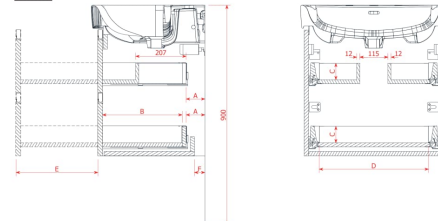

JUNA

Vanity unit, 2 drawers, matches washbasin VAL H810284

DIMENSIONS

Length	620 mm
Width	400 mm
Height	515 mm

COLOURS AND FINISHES

	260 White Matt
---	----------------

Adjustable legs

Basin position : Central

Leg material/finish : Chrome

Leg maximum height (mm) : 263

Material : MDF

Net weight (kg) : 22.2

Organiser boxes : 1

TECHNICAL DRAWINGS

LAUFEN

JUNA for PRO S-X

	"A" in mm	"B" in mm	"C" in mm	"D" in mm	"E" in mm	"F" in mm
4.1147.2	77	246	68	395	236	50
4.1148.2	77	246	68	446	236	50
4.1146.2	82	326	68	395	316	55
4.1149.2	82	326	68	446	316	55
4.1150.2	82	326	68	495	316	55
4.1151.2	82	326	68	543	316	55
4.1152.2	82	326	68	695	316	55
4.1153.2	82	326	68	895	316	55
4.1154.2	82	326	68	1.042	316	55
4.1154.4	82	326	68	460	316	55
4.1155.4	82	326	68	511	316	55