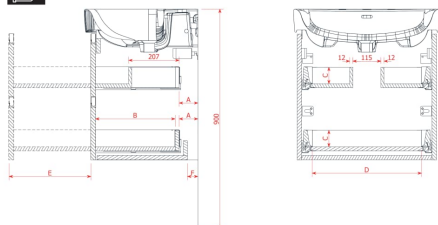

JUNA

Vanity unit, 2 drawers, matches washbasin VAL H810285

DIMENSIONS

Length	720 mm
Width	400 mm
Height	515 mm

COLOURS AND FINISHES

	260 White Matt
---	----------------

Adjustable legs

Basin position : Central

Leg material/finish : Chrome

Leg maximum height (mm) : 263

Material : MDF

Net weight (kg) : 24.3

Organiser boxes : 1

TECHNICAL DRAWINGS

LAUFEN

JUNA for PRO S-X

	"A" in mm	"B" in mm	"C" in mm	"D" in mm	"E" in mm	"F" in mm
4.1147.2	77	246	68	395	236	50
4.1148.2	77	246	68	446	236	50
4.1146.2	82	326	68	395	316	55
4.1149.2	82	326	68	446	316	55
4.1150.2	82	326	68	495	316	55
4.1151.2	82	326	68	543	316	55
4.1152.2	82	326	68	695	316	55
4.1153.2	82	326	68	895	316	55
4.1154.2	82	326	68	1.042	316	55
4.1154.4	82	326	68	460	316	55
4.1155.4	82	326	68	511	316	55