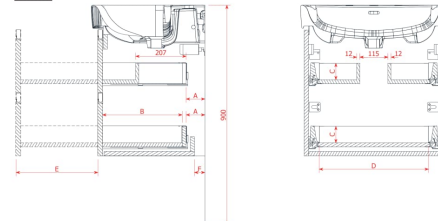

JUNA

Vanity unit, 2 drawers, matches washbasin VAL H810287

DIMENSIONS

Length	920 mm
Width	400 mm
Height	515 mm

COLOURS AND FINISHES

	260 White Matt
---	----------------

Adjustable legs

Basin position : Central

Leg material/finish : Chrome

Leg maximum height (mm) : 263

Material : MDF

Net weight (kg) : 28.3

Organiser boxes : 1

TECHNICAL DRAWINGS

LAUFEN

JUNA for PRO S-X

	"A" in mm	"B" in mm	"C" in mm	"D" in mm	"E" in mm	"F" in mm
4.1147.2	77	246	68	395	236	50
4.1148.2	77	246	68	446	236	50
4.1146.2	82	326	68	395	316	55
4.1149.2	82	326	68	446	316	55
4.1150.2	82	326	68	495	316	55
4.1151.2	82	326	68	543	316	55
4.1152.2	82	326	68	695	316	55
4.1153.2	82	326	68	895	316	55
4.1154.2	82	326	68	1.042	316	55
4.1154.4	82	326	68	460	316	55
4.1155.4	82	326	68	511	316	55