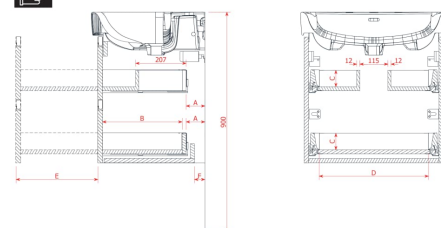

JUNA

Vanity unit, 2 drawers, matches washbasin VAL H810289

DIMENSIONS

Length	1170 mm
Width	400 mm
Height	515 mm

COLOURS AND FINISHES

	260 White Matt
---	----------------

Adjustable legs

Basin position : Central

Leg material/finish : Chrome

Leg maximum height (mm) : 263

Material : MDF

Net weight (kg) : 33.6

Organiser boxes : 1

TECHNICAL DRAWINGS

LAUFEN

JUNA for PRO S-X

	"A" in mm	"B" in mm	"C" in mm	"D" in mm	"E" in mm	"F" in mm
4.1147.2	77	246	68	395	236	50
4.1148.2	77	246	68	446	236	50
4.1146.2	82	326	68	395	316	55
4.1149.2	82	326	68	446	316	55
4.1150.2	82	326	68	495	316	55
4.1151.2	82	326	68	543	316	55
4.1152.2	82	326	68	695	316	55
4.1153.2	82	326	68	895	316	55
4.1154.2	82	326	68	1.042	316	55
4.1154.4	82	326	68	460	316	55
4.1155.4	82	326	68	511	316	55