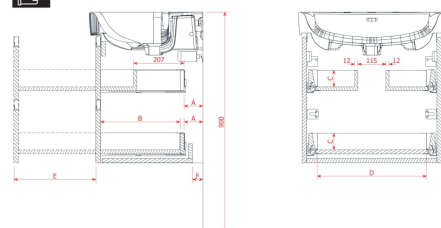

JUNA

Vanity unit, 4 drawers, matches washbasin VAL H814282

DIMENSIONS

Length	1170 mm
Width	400 mm
Height	515 mm

COLOURS AND FINISHES

	260 White Matt
---	----------------

Adjustable legs

Basin position : Left, Right

Leg material/finish : Chrome

Leg maximum height (mm) : 263

Material : MDF

Net weight (kg) : 39.7

Organiser boxes : 2

TECHNICAL DRAWINGS

LAUFEN

JUNA for PRO S-X

	"A" in mm	"B" in mm	"C" in mm	"D" in mm	"E" in mm	"F" in mm
4.1147.2	77	246	68	395	236	50
4.1148.2	77	246	68	446	236	50
4.1146.2	82	326	68	395	316	55
4.1149.2	82	326	68	446	316	55
4.1150.2	82	326	68	495	316	55
4.1151.2	82	326	68	543	316	55
4.1152.2	82	326	68	695	316	55
4.1153.2	82	326	68	895	316	55
4.1154.2	82	326	68	1.042	316	55
4.1154.4	82	326	68	460	316	55
4.1155.4	82	326	68	511	316	55