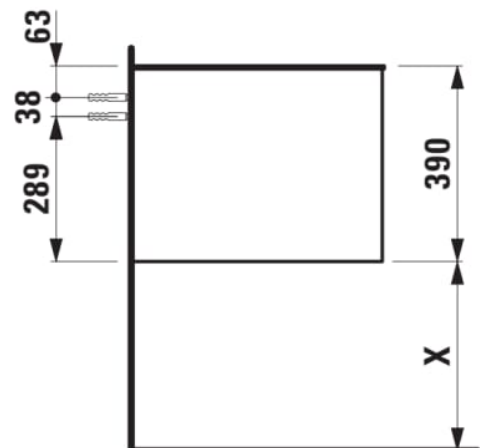

TECHNICAL DRAWINGS