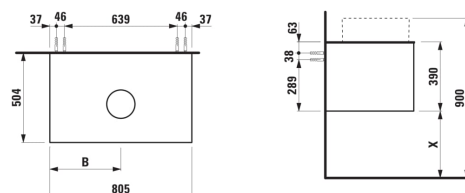

TECHNICAL DRAWINGS