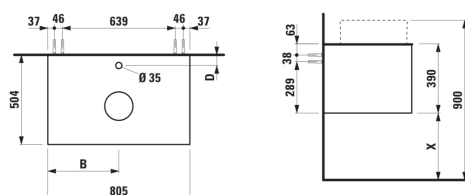

TECHNICAL DRAWINGS