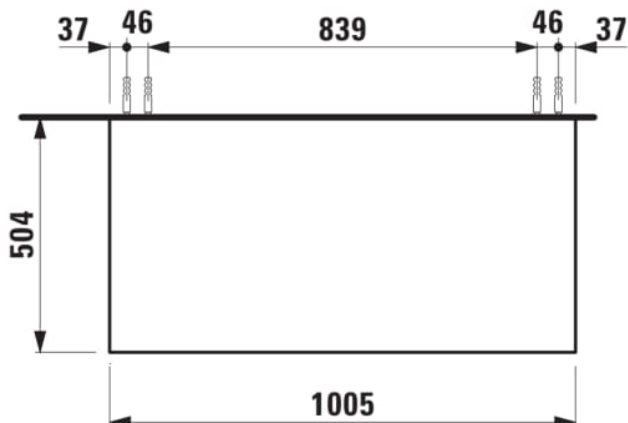

TECHNICAL DRAWINGS