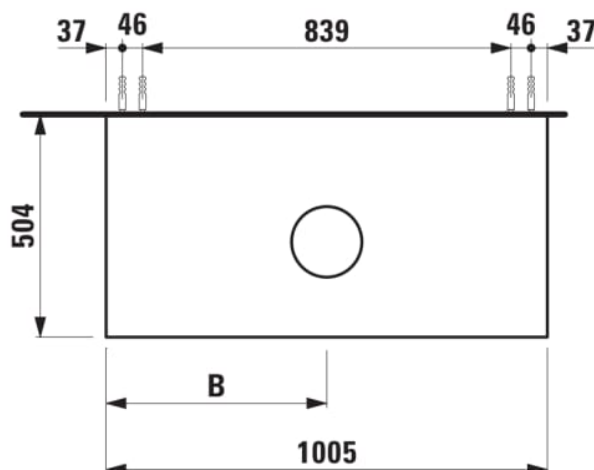

TECHNICAL DRAWINGS