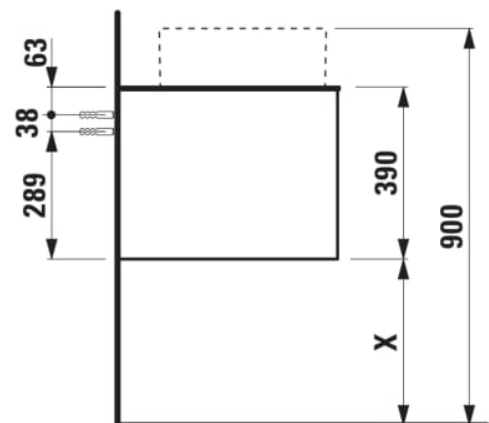

TECHNICAL DRAWINGS