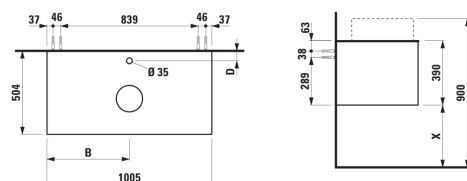

ARUN

Drawer element 1000, 1 drawer, with center cut-out, Ardesia Bianca top with tap cut-out

DIMENSIONS

Length	1005 mm
Width	505 mm
Height	390 mm

COLOURS AND FINISHES

	250 Light oak
---	---------------

Basin position : Central

Organiser boxes : 0

Shelf material : MDF

Storage capacity (l) : 195

Tap position : Central

Taphole configuration : 1 Taphole in the middle

TECHNICAL DRAWINGS

COMPATIBLE WITH

Bowl washbasin, oval,
incl. ceramic drain valve