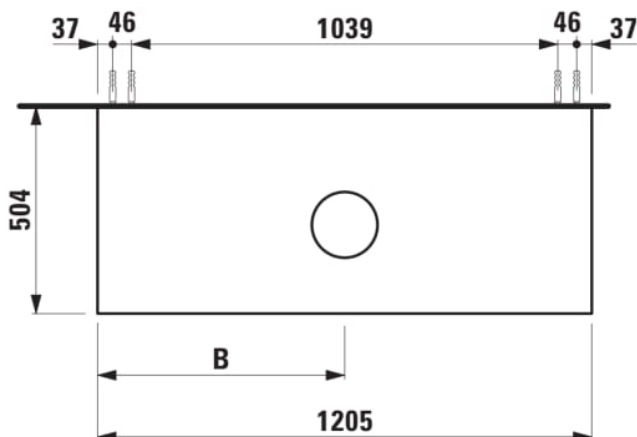

TECHNICAL DRAWINGS