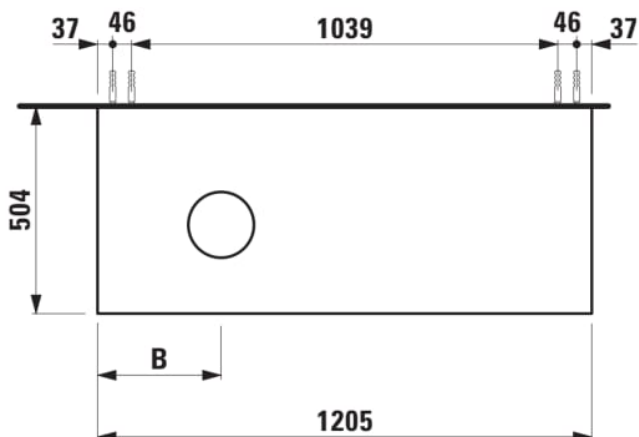

TECHNICAL DRAWINGS