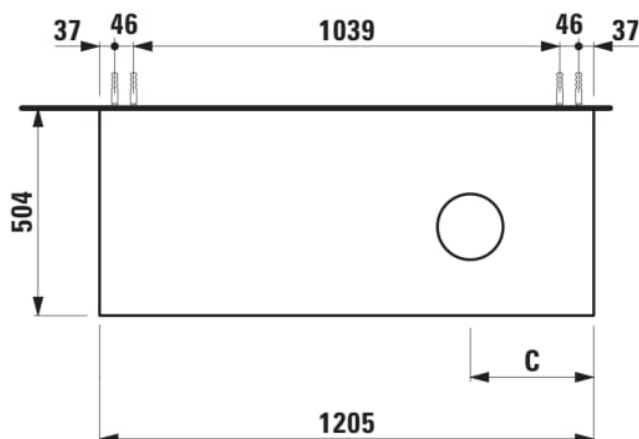

TECHNICAL DRAWINGS