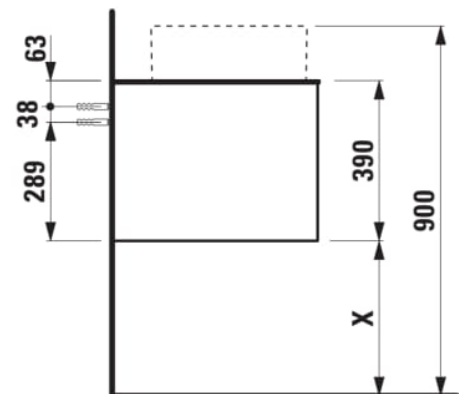

ARUN

Drawer element 1200, 1 drawer, with center cut-out, Ardesia Bianca top with tap cut-out

DIMENSIONS

Length	1205 mm
Width	505 mm
Height	390 mm

COLOURS AND FINISHES

	250 Light oak
---	---------------

Basin position : Central

Internal shelves : 0

Internal trays : 0

Legs included : 0

Material : MDF

Net weight (kg) : 48.5

Organiser boxes : 0

Shelf material : MDF

Storage capacity (l) : 230

Tap position : Central

Taphole configuration : 1 Taphole in the middle

TECHNICAL DRAWINGS

COMPATIBLE WITH

Bowl washbasin, oval,
incl. ceramic drain valve

H818975...1121

Bowl washbasin with
overflow channel, oval,
incl. ceramic drain valve