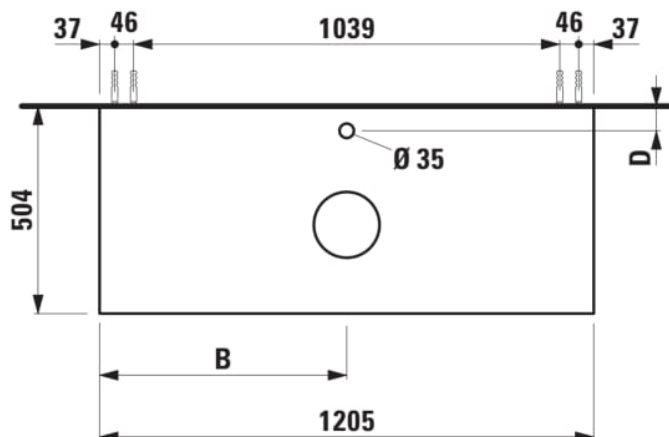

ARUN

Drawer element 1200, 1 drawer, with center cut-out, Ardesia Bianca top with tap cut-out

DIMENSIONS

Length	1205 mm
Width	505 mm
Height	390 mm

COLOURS AND FINISHES

	250 Light oak
---	---------------

Basin position : Central

Internal shelves : 0

Internal trays : 0

Legs included : 0

Material : MDF

Net weight (kg) : 48.5

Organiser boxes : 0

Shelf material : MDF

Storage capacity (l) : 230

Tap position : Central

Taphole configuration : 1 Taphole in the middle

TECHNICAL DRAWINGS

COMPATIBLE WITH

Bowl washbasin, oval,
incl. ceramic drain valve

H818975...1121

Bowl washbasin with
overflow channel, oval,
incl. ceramic drain valve