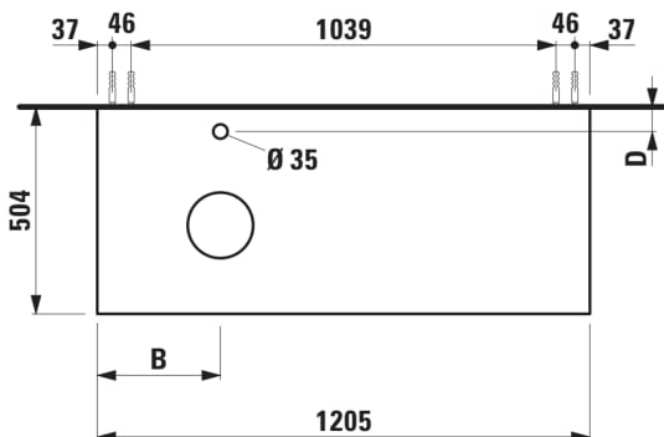

TECHNICAL DRAWINGS