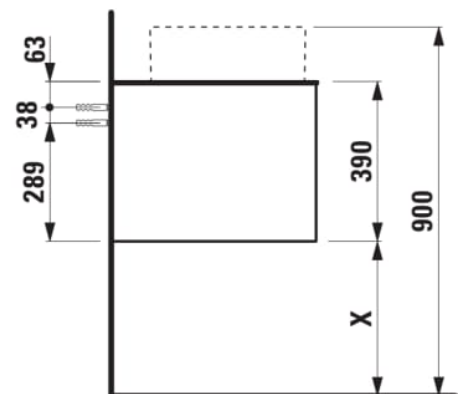

TECHNICAL DRAWINGS