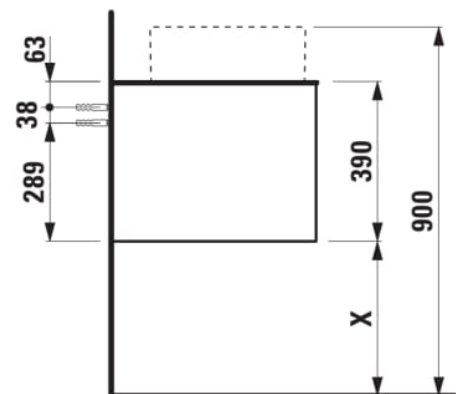

ARUN

Drawer element 1200, 1 drawer, with cut-out right, Ardesia Bianca top with tap cut-out

DIMENSIONS

Length	1205 mm
Width	505 mm
Height	390 mm

COLOURS AND FINISHES

	250 Light oak
---	---------------

Basin position : Right

Organiser boxes : 0

Shelf material : MDF

Storage capacity (l) : 230

Tap position : Central

Taphole configuration : 1 Taphole in the middle

TECHNICAL DRAWINGS

COMPATIBLE WITH

Bowl washbasin, oval,
incl. ceramic drain valve