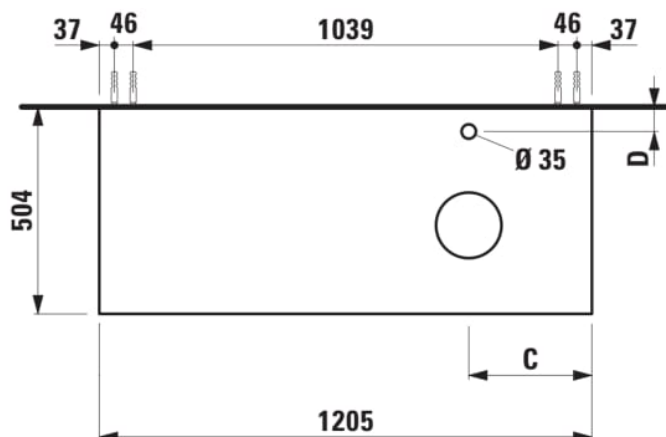

ARUN

Drawer element 1200, 1 drawer, with cut-out right, Ardesia Bianca top with tap cut-out

DIMENSIONS

Length	1205 mm
Width	505 mm
Height	390 mm

COLOURS AND FINISHES

	250 Light oak
---	---------------

Basin position : Right

Organiser boxes : 0

Shelf material : MDF

Storage capacity (l) : 230

Tap position : Central

Taphole configuration : 1 Taphole in the middle

TECHNICAL DRAWINGS

COMPATIBLE WITH

Bowl washbasin, oval,
incl. ceramic drain valve