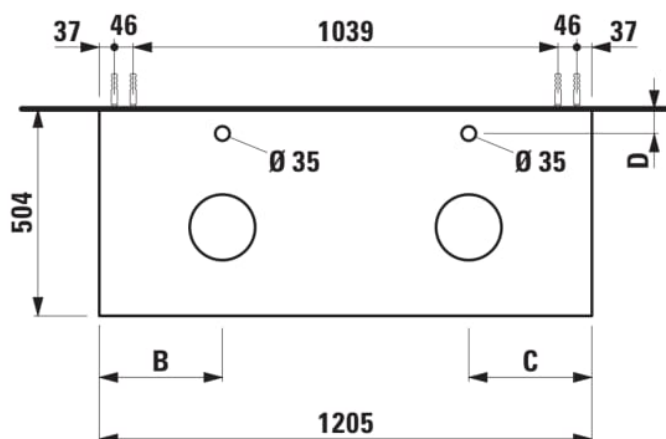

ARUN

Drawer element 1200, 1 drawer, with cut-out left and right, Ardesia Bianca top with tap cut-out

DIMENSIONS

Length	1205 mm
Width	505 mm
Height	390 mm

COLOURS AND FINISHES

 250 Light oak

Basin position : Left, Right

Organiser boxes : 0

Shelf material : MDF

Storage capacity (l) : 230

Tap position : Central

Taphole configuration : 1 Taphole in the middle

TECHNICAL DRAWINGS

COMPATIBLE WITH

Bowl washbasin, oval,
incl. ceramic drain valve