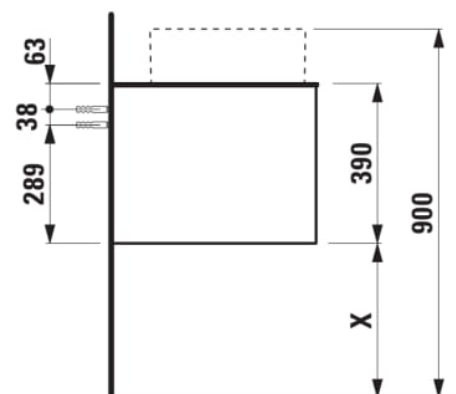

ARUN

Drawer element 1200, 1 drawer, with cut-out left and right, Ardesia Bianca top with tap cut-out

DIMENSIONS

Length	1205 mm
Width	505 mm
Height	390 mm

COLOURS AND FINISHES

 250 Light oak

Basin position : Left, Right

Organiser boxes : 0

Shelf material : MDF

Storage capacity (l) : 230

Tap position : Central

Taphole configuration : 1 Taphole in the middle

TECHNICAL DRAWINGS

COMPATIBLE WITH

Bowl washbasin, oval,
incl. ceramic drain valve