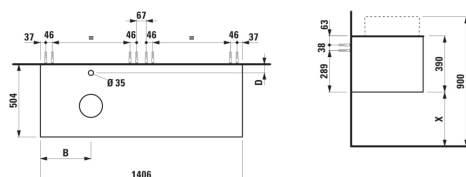

ARUN

Drawer element 1400, 2 drawers, with cut-out left, Ardesia Bianca top with tap cut-out

DIMENSIONS

Length	1405 mm
Width	505 mm
Height	390 mm

COLOURS AND FINISHES

	250 Light oak
---	---------------

Basin position : Left

Organiser boxes : 0

Shelf material : MDF

Storage capacity (l) : 273

Tap position : Central

Taphole configuration : 1 Taphole in the middle

TECHNICAL DRAWINGS

COMPATIBLE WITH

Bowl washbasin, oval,
incl. ceramic drain valve