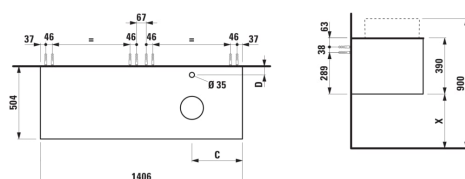

TECHNICAL DRAWINGS