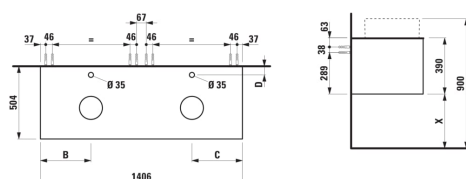

ARUN

Drawer element 1400, 2 drawers, with cut-out left and right, Ardesia Bianca top with tap cut-out

DIMENSIONS

Length	1405 mm
Width	505 mm
Height	390 mm

COLOURS AND FINISHES

	250 Light oak
---	---------------

Net weight (kg) : 61.5

Organiser boxes : 0

Shelf material : MDF

Storage capacity (l) : 273

Tap position : Central

Taphole configuration : 1 Taphole in the middle

TECHNICAL DRAWINGS

COMPATIBLE WITH