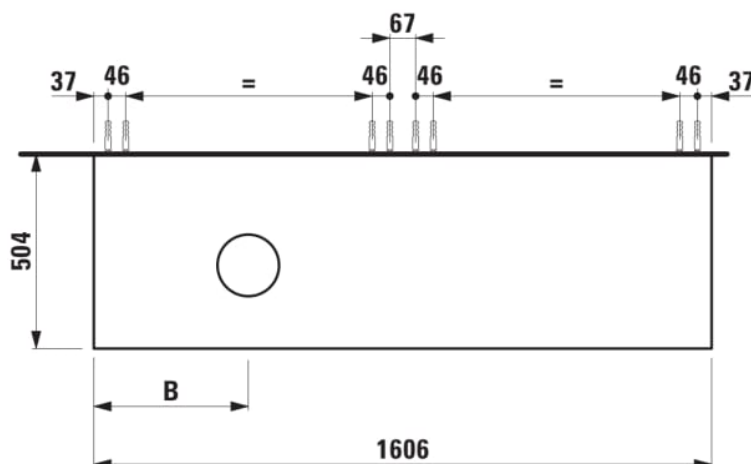

TECHNICAL DRAWINGS