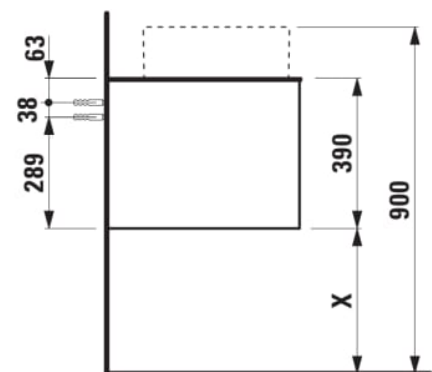

TECHNICAL DRAWINGS