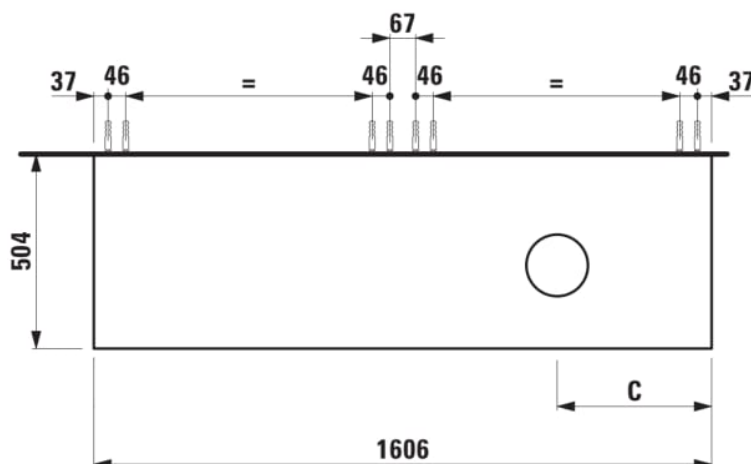

TECHNICAL DRAWINGS