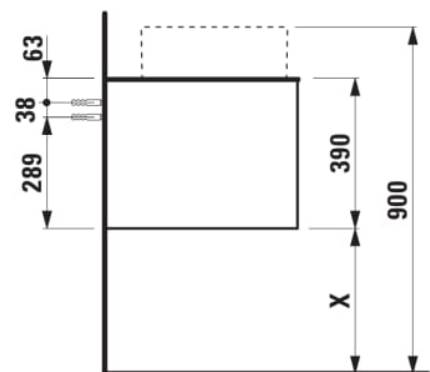

TECHNICAL DRAWINGS