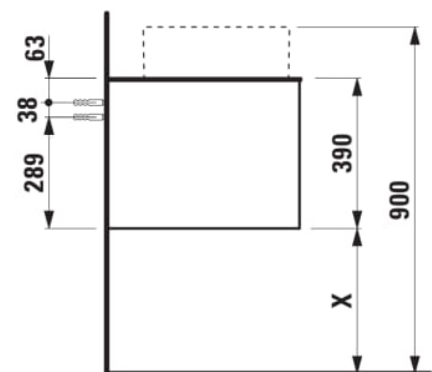

TECHNICAL DRAWINGS