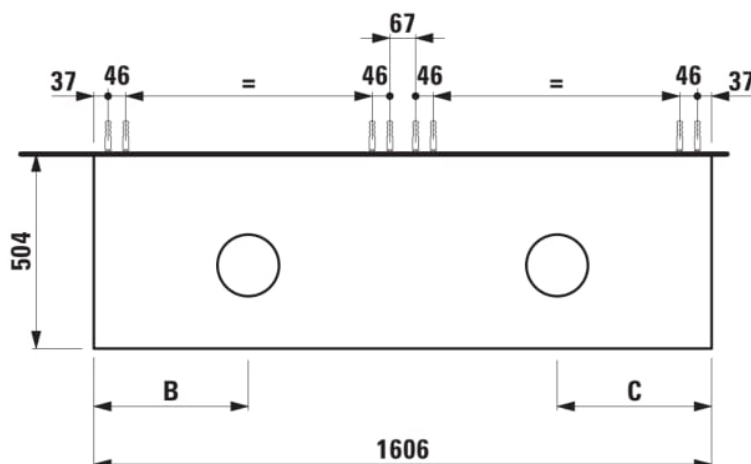

TECHNICAL DRAWINGS