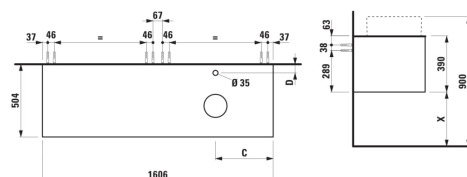

TECHNICAL DRAWINGS