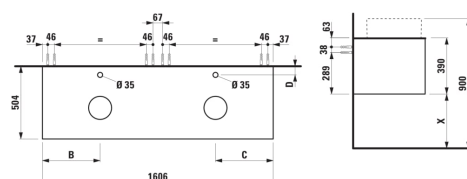

ARUN

Drawer element 1600, 2 drawers, with cut-out left and right, Ardesia Bianca top with tap cut-out

DIMENSIONS

Length	1605 mm
Width	505 mm
Height	390 mm

COLOURS AND FINISHES

 250 Light oak

Basin position : Left, Right

Organiser boxes : 0

Shelf material : MDF

Storage capacity (l) : 312

Tap position : Central

Taphole configuration : 1 Taphole in the middle

TECHNICAL DRAWINGS

COMPATIBLE WITH

Bowl washbasin, oval,
incl. ceramic drain valve