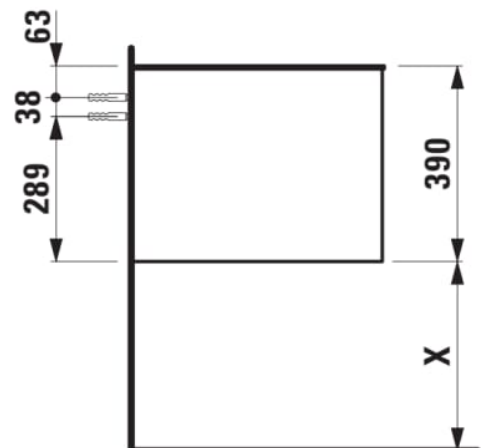

TECHNICAL DRAWINGS