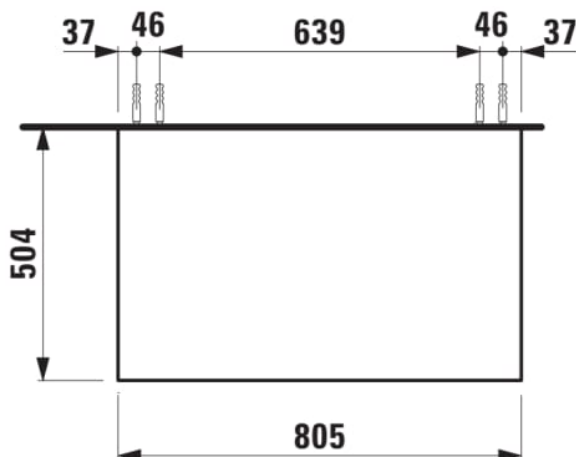

TECHNICAL DRAWINGS