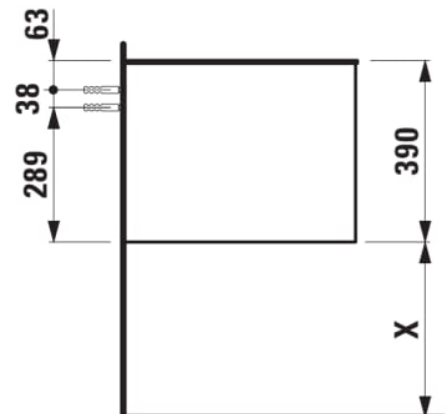

TECHNICAL DRAWINGS