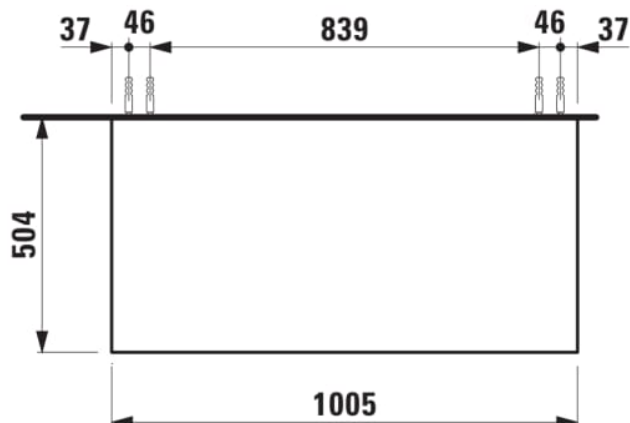

TECHNICAL DRAWINGS