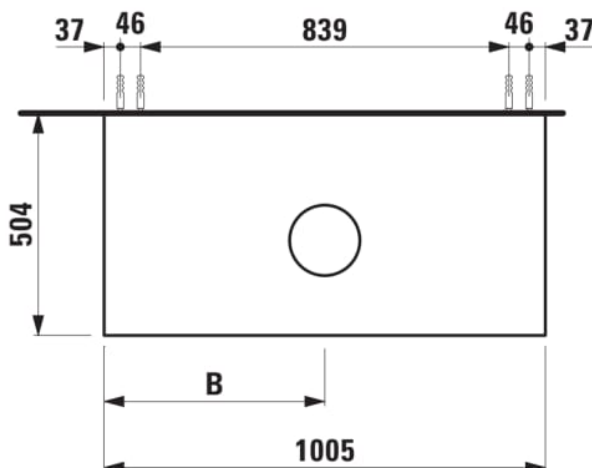

ARUN

Drawer element 1000, 1 drawer, with center cut-out, Ardesia Nera top

DIMENSIONS

Length	1005 mm
Width	505 mm
Height	390 mm

COLOURS AND FINISHES

 250 Light oak

Basin position : Central

Basin type : Bowl / On countertop

Internal dividers

Internal drawers : 0

Internal shelves : 0

Internal trays : 0

Legs included : 0

Material : MDF

Net weight (kg) : 42

Organiser boxes : 0

Shelf material : MDF

Storage capacity (l) : 195

Taphole configuration : No tapholes

TECHNICAL DRAWINGS

COMPATIBLE WITH

Drawer organizer, smoked glass

H4925920970001

Small washbasin, undersurface ground, incl. ceramic waste cover