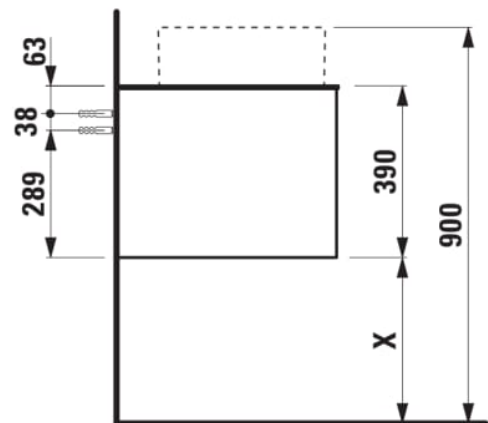

ARUN

Drawer element 1000, 1 drawer, with center cut-out, Ardesia Nera top

DIMENSIONS

Length	1005 mm
Width	505 mm
Height	390 mm

COLOURS AND FINISHES

 250 Light oak

Basin position : Central

Basin type : Bowl / On countertop

Internal dividers

Internal drawers : 0

Internal shelves : 0

Internal trays : 0

Legs included : 0

Material : MDF

Net weight (kg) : 42

Organiser boxes : 0

Shelf material : MDF

Storage capacity (l) : 195

Taphole configuration : No tapholes

TECHNICAL DRAWINGS

COMPATIBLE WITH

Drawer organizer, smoked glass

H4925920970001

Small washbasin, undersurface ground, incl. ceramic waste cover