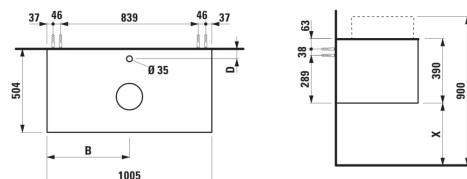

ARUN

Drawer element 1000, 1 drawer, with center cut-out, Ardesia Nera top with tap cut-out

DIMENSIONS

| | |
|--------|---------|
| Length | 1005 mm |
| Width | 505 mm |
| Height | 390 mm |

COLOURS AND FINISHES

Material : MDF

Net weight (kg) : 42

Organiser boxes : 0

Shelf material : MDF

Storage capacity (l) : 195

Tap position : Central

Taphole configuration : 1 Taphole in the middle

TECHNICAL DRAWINGS