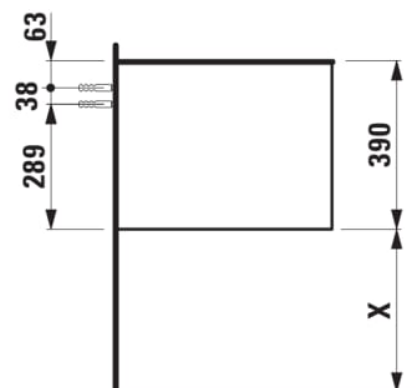

ARUN

Drawer element 1200, 1 drawer, without cut-out, Ardesia Nera top

DIMENSIONS

Length	1205 mm
Width	505 mm
Height	390 mm

COLOURS AND FINISHES

 250 Light oak

Basin type : Bowl / On countertop

Closing and opening system : Soft close drawers

Material : MDF

Net weight (kg) : 48.5

Organiser boxes : 0

Shelf material : MDF

Storage capacity (l) : 230

Taphole configuration : No tapholes

TECHNICAL DRAWINGS

COMPATIBLE WITH