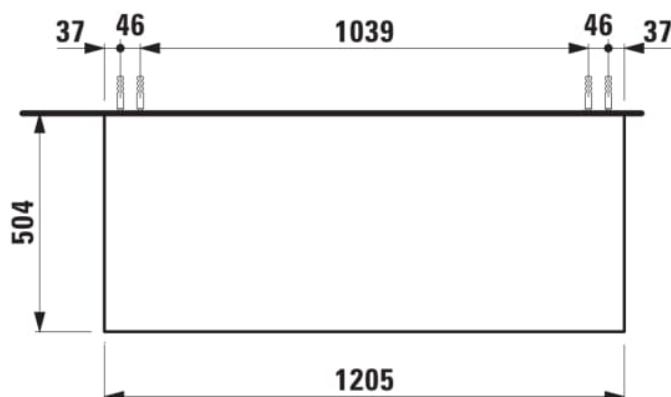

ARUN

Drawer element 1200, 1 drawer, without cut-out, Ardesia Nera top

DIMENSIONS

Length	1205 mm
Width	505 mm
Height	390 mm

COLOURS AND FINISHES

 250 Light oak

Basin type : Bowl / On countertop

Closing and opening system : Soft close drawers

Material : MDF

Net weight (kg) : 48.5

Organiser boxes : 0

Shelf material : MDF

Storage capacity (l) : 230

Taphole configuration : No tapholes

TECHNICAL DRAWINGS

COMPATIBLE WITH