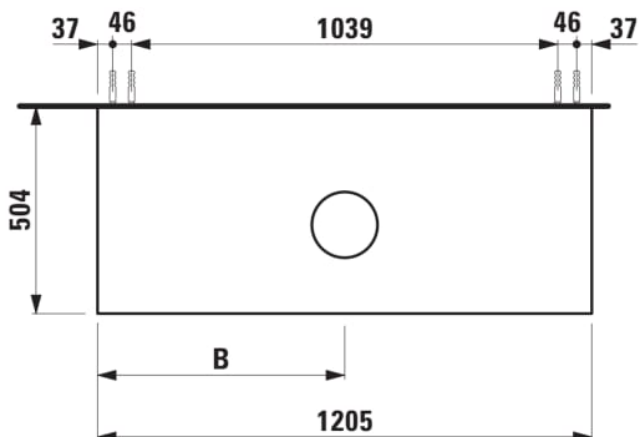

TECHNICAL DRAWINGS