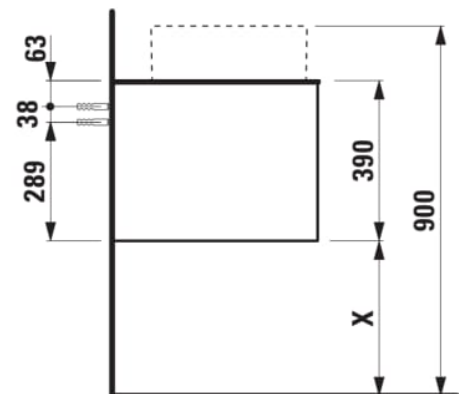

TECHNICAL DRAWINGS