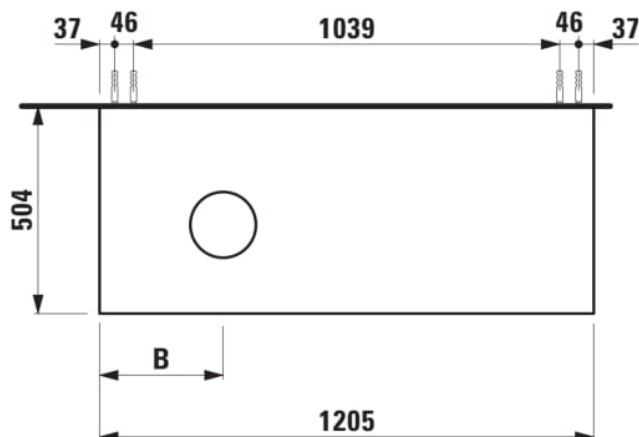

TECHNICAL DRAWINGS