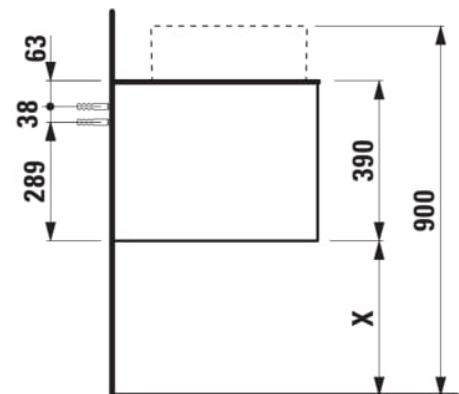

TECHNICAL DRAWINGS