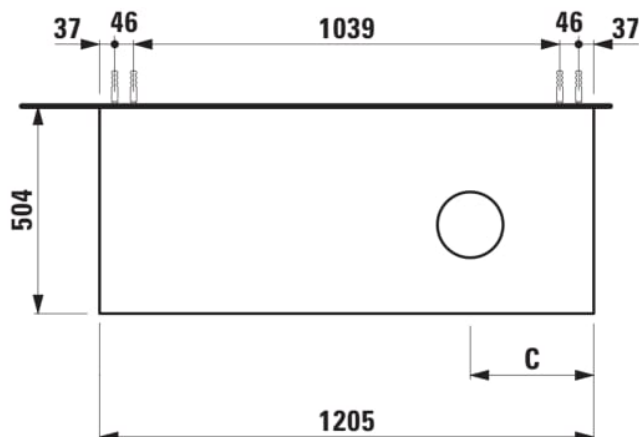

ARUN

Drawer element 1200, 1 drawer, with cut-out right, Ardesia Nera top

DIMENSIONS

Length	1205 mm
Width	505 mm
Height	390 mm

COLOURS AND FINISHES

 250 Light oak

Basin position : Right

Basin type : Bowl / On countertop

Internal dividers

Internal drawers : 0

Internal shelves : 0

Internal trays : 0

Legs included : 0

Material : MDF

Net weight (kg) : 48.5

Organiser boxes : 0

Shelf material : MDF

Storage capacity (l) : 230

Taphole configuration : No tapholes

TECHNICAL DRAWINGS

COMPATIBLE WITH

Drawer organizer, smoked glass

H4925920970001

Washbasin bowl, made of Vitreon Steel, without tap bank, without tap hole, without overflow, including fixing set, drain valve