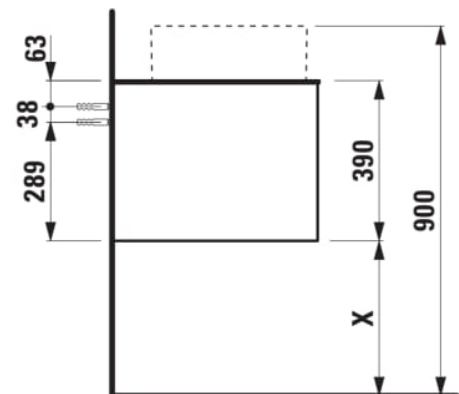

ARUN

Drawer element 1200, 1 drawer, with cut-out right, Ardesia Nera top

DIMENSIONS

Length	1205 mm
Width	505 mm
Height	390 mm

COLOURS AND FINISHES

 250 Light oak

Basin position : Right

Basin type : Bowl / On countertop

Internal dividers

Internal drawers : 0

Internal shelves : 0

Internal trays : 0

Legs included : 0

Material : MDF

Net weight (kg) : 48.5

Organiser boxes : 0

Shelf material : MDF

Storage capacity (l) : 230

Taphole configuration : No tapholes

TECHNICAL DRAWINGS

COMPATIBLE WITH

Drawer organizer, smoked glass

H4925920970001

Washbasin bowl, made of Vitreon Steel, without tap bank, without tap hole, without overflow, including fixing set, drain valve

H512NI2...1121

Washbasin bowl, made of Vitreon Steel, without tap bank, without tap hole, without overflow, including fixing set, drain valve

H512TC4...1121

Bowl washbasin, stainless steel with PVD coating, without tap bank, without tap hole, without overflow, including fixing set, drain valve round, 400 x 400