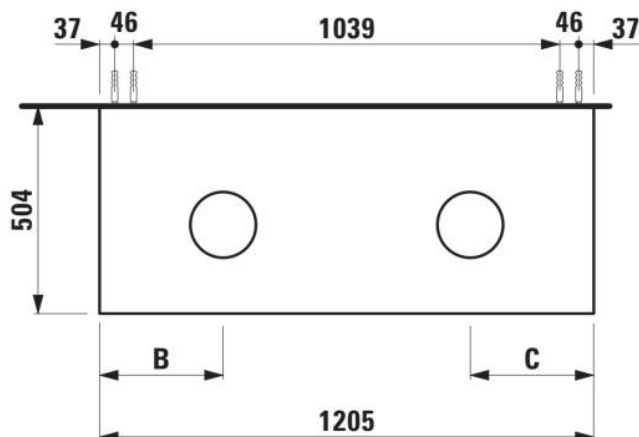

ARUN

Drawer element 1200, 1 drawer, with cut-out left and right, Ardesia Nera top

DIMENSIONS

Length	1205 mm
Width	505 mm
Height	390 mm

COLOURS AND FINISHES

	250 Light oak
---	---------------

Basin position : Left, Right

Installation type : Wall-hung

Internal dividers

Internal drawers : 0

Internal shelves : 0

Internal trays : 0

Legs included : 0

Material : MDF

Net weight (kg) : 48.5

Organiser boxes : 0

Shelf material : MDF

Storage capacity (l) : 230

Taphole configuration : No tapholes

TECHNICAL DRAWINGS

COMPATIBLE WITH

Drawer organizer, smoked glass

H4925920970001