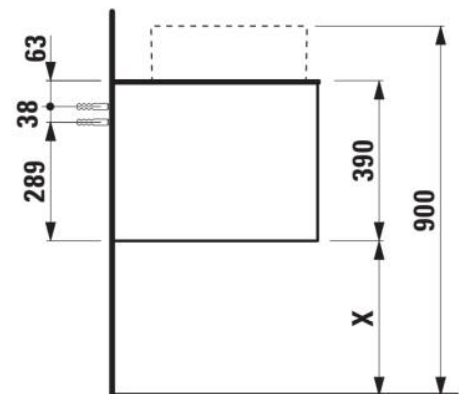

ARUN

Drawer element 1200, 1 drawer, with cut-out left and right, Ardesia Nera top

DIMENSIONS

Length	1205 mm
Width	505 mm
Height	390 mm

COLOURS AND FINISHES

	250 Light oak
---	---------------

Basin position : Left, Right

Installation type : Wall-hung

Internal dividers

Internal drawers : 0

Internal shelves : 0

Internal trays : 0

Legs included : 0

Material : MDF

Net weight (kg) : 48.5

Organiser boxes : 0

Shelf material : MDF

Storage capacity (l) : 230

Taphole configuration : No tapholes

TECHNICAL DRAWINGS

COMPATIBLE WITH

Drawer organizer, smoked glass

H4925920970001