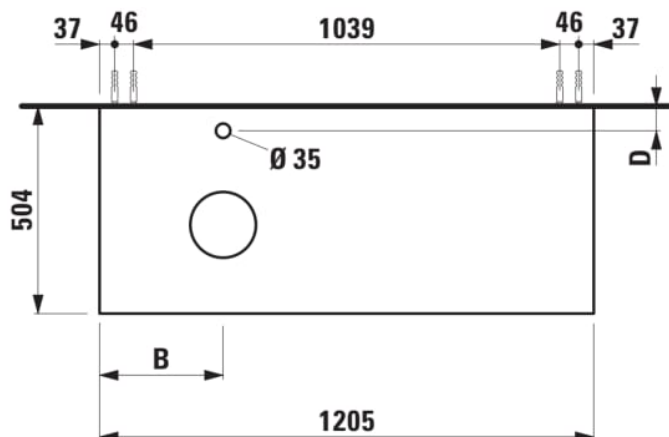

ARUN

Drawer element 1200, 1 drawer, with cut-out left, Ardesia Nera top with tap cut-out

DIMENSIONS

Length	1205 mm
Width	505 mm
Height	390 mm

COLOURS AND FINISHES

	250 Light oak
---	---------------

Basin position : Left

Internal shelves : 0

Internal trays : 0

Legs included : 0

Material : MDF

Net weight (kg) : 48.5

Organiser boxes : 0

Shelf material : MDF

Storage capacity (l) : 230

Tap position : Central

Taphole configuration : 1 Taphole in the middle

TECHNICAL DRAWINGS

COMPATIBLE WITH

Drawer organizer, smoked glass

H4925920970001

Washbasin bowl, made of Vitreon Steel, without tap bank, without tap hole, without overflow, including fixing set, drain valve

H512NI2...1121

Washbasin bowl, made of Vitreon Steel, without tap bank, without tap hole, without overflow, including fixing set, drain valve

H512TC4...1121

Bowl washbasin, stainless steel with PVD coating, without tap bank, without tap hole, without overflow, including fixing set, drain valve round, 400 x 400