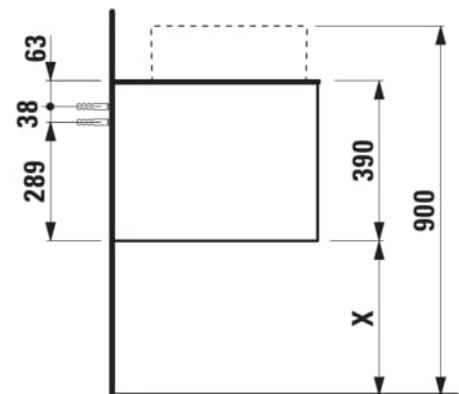

ARUN

Drawer element 1200, 1 drawer, with cut-out left, Ardesia Nera top with tap cut-out

DIMENSIONS

Length	1205 mm
Width	505 mm
Height	390 mm

COLOURS AND FINISHES

	250 Light oak
---	---------------

Basin position : Left

Internal shelves : 0

Internal trays : 0

Legs included : 0

Material : MDF

Net weight (kg) : 48.5

Organiser boxes : 0

Shelf material : MDF

Storage capacity (l) : 230

Tap position : Central

Taphole configuration : 1 Taphole in the middle

TECHNICAL DRAWINGS

COMPATIBLE WITH

Drawer organizer, smoked glass

H4925920970001

Washbasin bowl, made of Vitreon Steel, without tap bank, without tap hole, without overflow, including fixing set, drain valve

H512NI2...1121

Washbasin bowl, made of Vitreon Steel, without tap bank, without tap hole, without overflow, including fixing set, drain valve

H512TC4...1121

Bowl washbasin, stainless steel with PVD coating, without tap bank, without tap hole, without overflow, including fixing set, drain valve round, 400 x 400