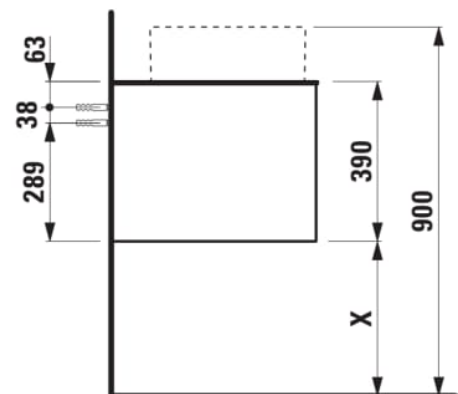

ARUN

Drawer element 1200, 1 drawer, with cut-out right, Ardesia Nera top with tap cut-out

DIMENSIONS

Length	1205 mm
Width	505 mm
Height	390 mm

COLOURS AND FINISHES

	250 Light oak
---	---------------

Basin position : Right

Organiser boxes : 0

Shelf material : MDF

Storage capacity (l) : 230

Tap position : Central

Taphole configuration : 1 Taphole in the middle

TECHNICAL DRAWINGS

COMPATIBLE WITH

Drawer organizer, smoked glass