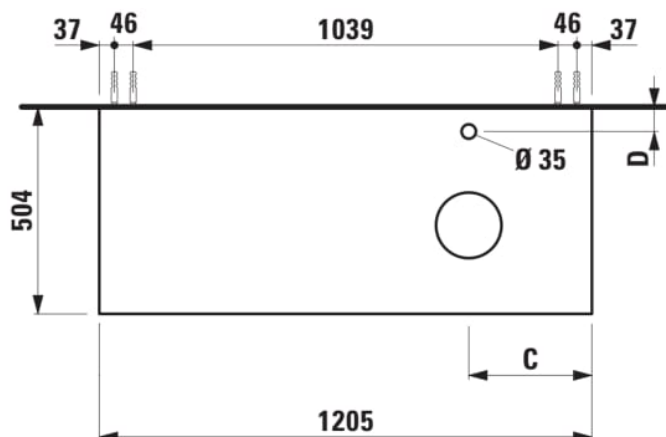

ARUN

Drawer element 1200, 1 drawer, with cut-out right, Ardesia Nera top with tap cut-out

DIMENSIONS

Length	1205 mm
Width	505 mm
Height	390 mm

COLOURS AND FINISHES

	250 Light oak
---	---------------

Basin position : Right

Organiser boxes : 0

Shelf material : MDF

Storage capacity (l) : 230

Tap position : Central

Taphole configuration : 1 Taphole in the middle

TECHNICAL DRAWINGS

COMPATIBLE WITH

Drawer organizer, smoked glass