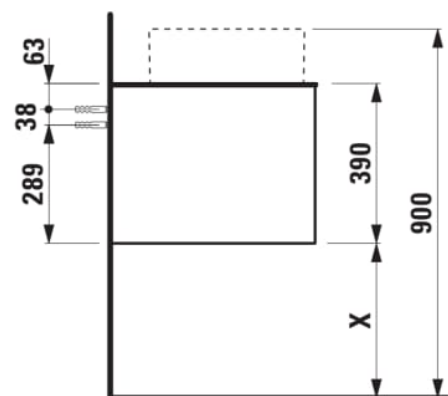

ARUN

Drawer element 1200, 1 drawer, with cut-out left and right, Ardesia Nera top with tap cut-out

DIMENSIONS

Length	1205 mm
Width	505 mm
Height	390 mm

COLOURS AND FINISHES

	250 Light oak
---	---------------

Net weight (kg) : 48.5

Organiser boxes : 0

Shelf material : MDF

Storage capacity (l) : 230

Tap position : Central

Taphole configuration : 1 Taphole in the middle

TECHNICAL DRAWINGS

COMPATIBLE WITH

H512TC4...1121

Bowl washbasin, stainless steel with PVD coating, without tap bank, without tap hole, without overflow, including fixing set, drain valve round, 400 x 400

H512RO4...1121

Washbasin bowl, made of Vitreon Steel, without tap bank, without tap hole, without overflow, including fixing set, drain valve