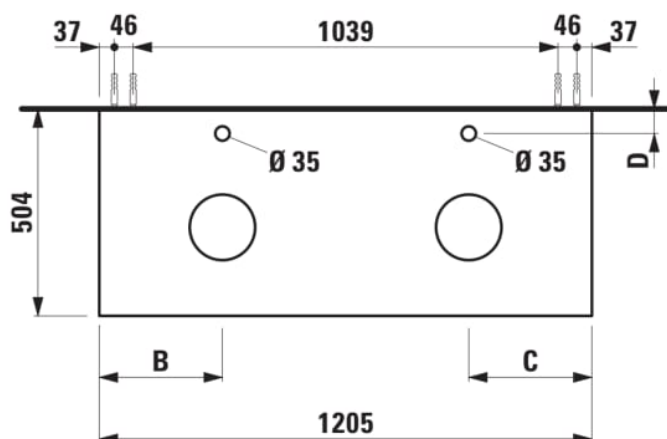

ARUN

Drawer element 1200, 1 drawer, with cut-out left and right, Ardesia Nera top with tap cut-out

DIMENSIONS

Length	1205 mm
Width	505 mm
Height	390 mm

COLOURS AND FINISHES

	250 Light oak
---	---------------

Net weight (kg) : 48.5

Organiser boxes : 0

Shelf material : MDF

Storage capacity (l) : 230

Tap position : Central

Taphole configuration : 1 Taphole in the middle

TECHNICAL DRAWINGS

COMPATIBLE WITH

H512TC4...1121

Bowl washbasin, stainless steel with PVD coating, without tap bank, without tap hole, without overflow, including fixing set, drain valve round, 400 x 400

H512RO4...1121

Washbasin bowl, made of Vitreon Steel, without tap bank, without tap hole, without overflow, including fixing set, drain valve