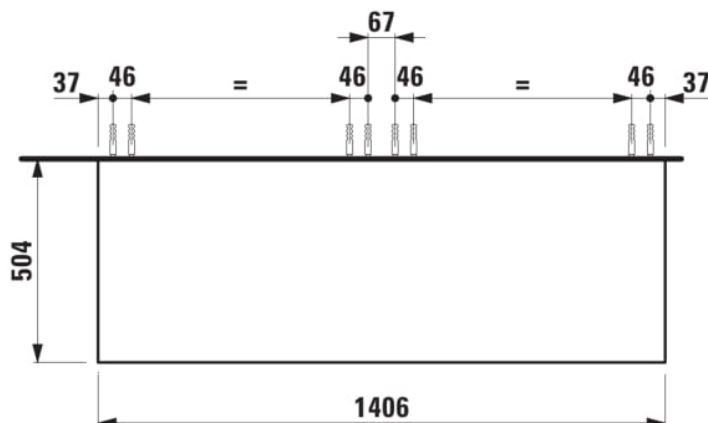

TECHNICAL DRAWINGS