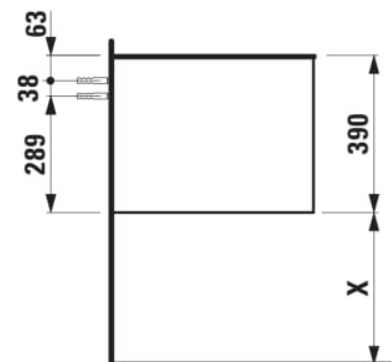

TECHNICAL DRAWINGS