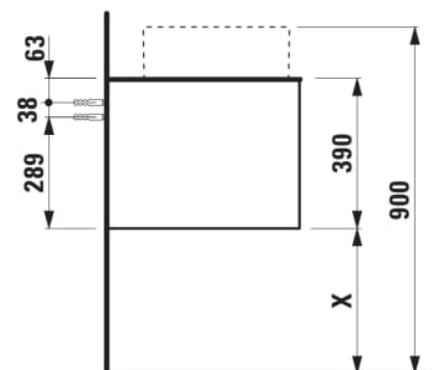

ARUN

Drawer element 1400, 2 drawers, with cut-out left, Ardesia Nera top

DIMENSIONS

| | |
|--------|---------|
| Length | 1405 mm |
| Width | 505 mm |
| Height | 390 mm |

COLOURS AND FINISHES

| |
|---|
| 250 Light oak |
|---|

Net weight (kg) : 61.5

Organiser boxes : 0

Shelf material : MDF

Storage capacity (l) : 273

Taphole configuration : No tapholes

TECHNICAL DRAWINGS

COMPATIBLE WITH

Drawer organizer, smoked glass