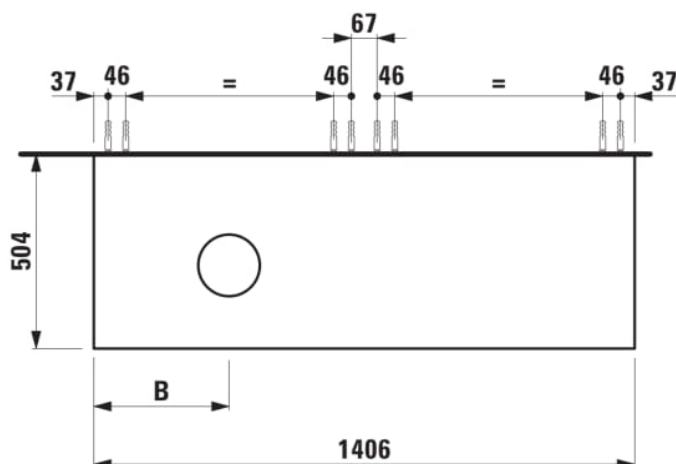

ARUN

Drawer element 1400, 2 drawers, with cut-out left, Ardesia Nera top

DIMENSIONS

| | |
|--------|---------|
| Length | 1405 mm |
| Width | 505 mm |
| Height | 390 mm |

COLOURS AND FINISHES

| |
|---|
| 250 Light oak |
|---|

Net weight (kg) : 61.5

Organiser boxes : 0

Shelf material : MDF

Storage capacity (l) : 273

Taphole configuration : No tapholes

TECHNICAL DRAWINGS

COMPATIBLE WITH

Drawer organizer, smoked glass