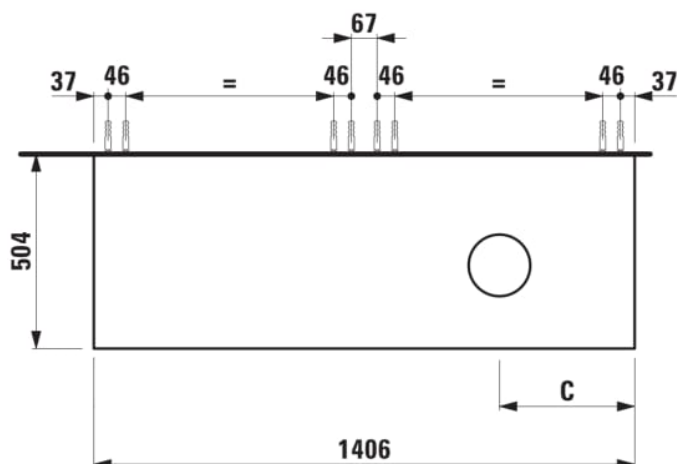

TECHNICAL DRAWINGS