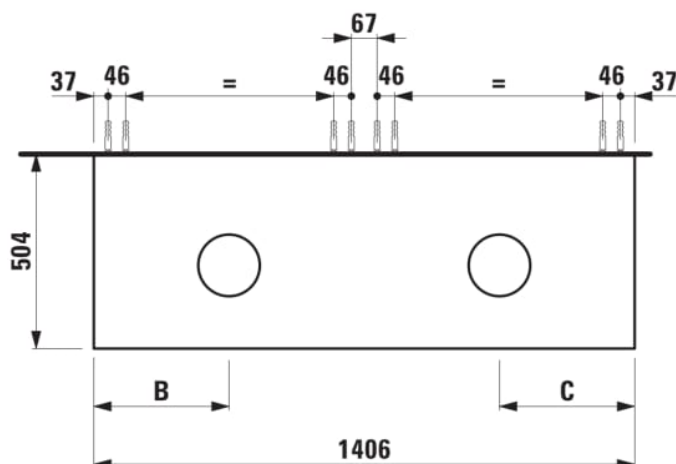

ARUN

Drawer element 1400, 2 drawers, with cut-out left and right, Ardesia Nera top

DIMENSIONS

Length	1405 mm
Width	505 mm
Height	390 mm

COLOURS AND FINISHES

 250 Light oak

Basin position : Left, Right

Basin type : Bowl / On countertop

Internal dividers

Internal drawers : 0

Internal shelves : 0

Internal trays : 0

Legs included : 0

Material : MDF

Net weight (kg) : 61.5

Organiser boxes : 0

Shelf material : MDF

Storage capacity (l) : 273

Taphole configuration : No tapholes

TECHNICAL DRAWINGS

COMPATIBLE WITH

Drawer organizer, smoked glass

H4925920970001

Washbasin bowl, made of Vitreon Steel, without tap bank, without tap hole, without overflow, including fixing set, drain valve