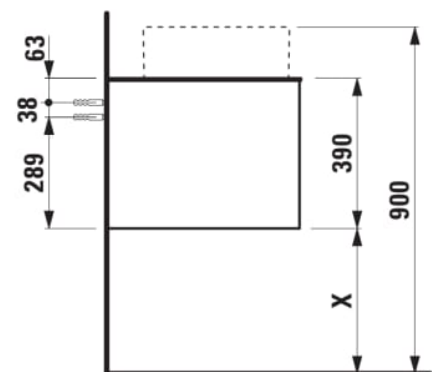

ARUN

Drawer element 1400, 2 drawers, with cut-out left and right, Ardesia Nera top

DIMENSIONS

Length	1405 mm
Width	505 mm
Height	390 mm

COLOURS AND FINISHES

 250 Light oak

Basin position : Left, Right

Basin type : Bowl / On countertop

Internal dividers

Internal drawers : 0

Internal shelves : 0

Internal trays : 0

Legs included : 0

Material : MDF

Net weight (kg) : 61.5

Organiser boxes : 0

Shelf material : MDF

Storage capacity (l) : 273

Taphole configuration : No tapholes

TECHNICAL DRAWINGS

COMPATIBLE WITH

Drawer organizer, smoked glass

H4925920970001

Washbasin bowl, made of Vitreon Steel, without tap bank, without tap hole, without overflow, including fixing set, drain valve

H512NI2...1121

Washbasin bowl, made of Vitreon Steel, without tap bank, without tap hole, without overflow, including fixing set, drain valve

H512TC4...1121

Bowl washbasin, stainless steel with PVD coating, without tap bank, without tap hole, without overflow, including fixing set, drain valve round, 400 x 400